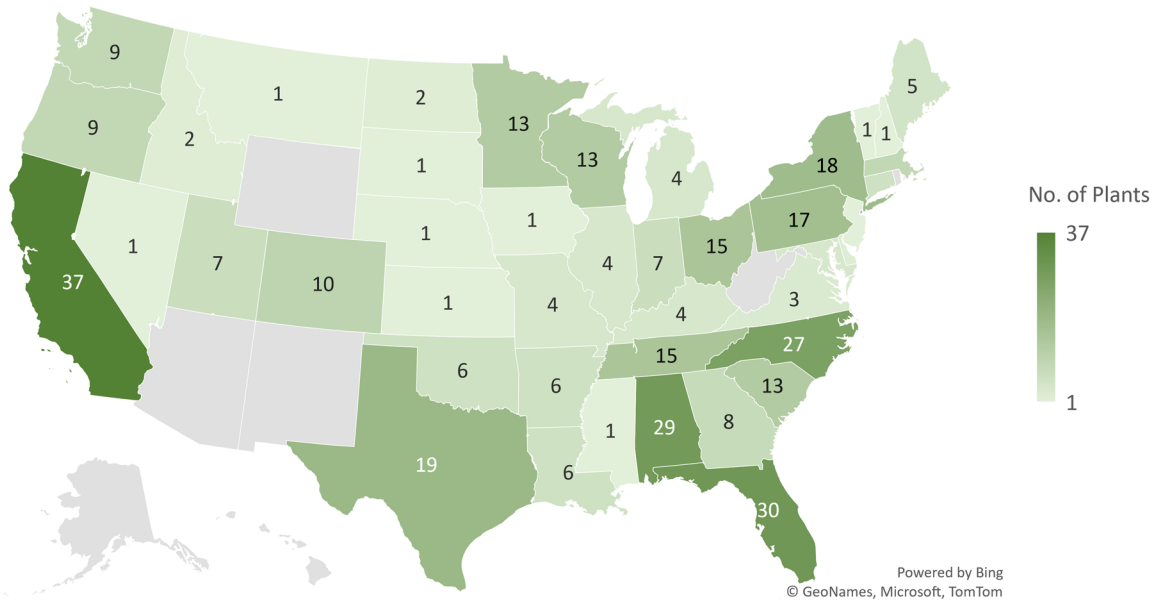

Asphalt EPD Benchmarking Status (Number of Plants) January 4, 2024

To learn more, visit www.asphaltpavement.org/epd.