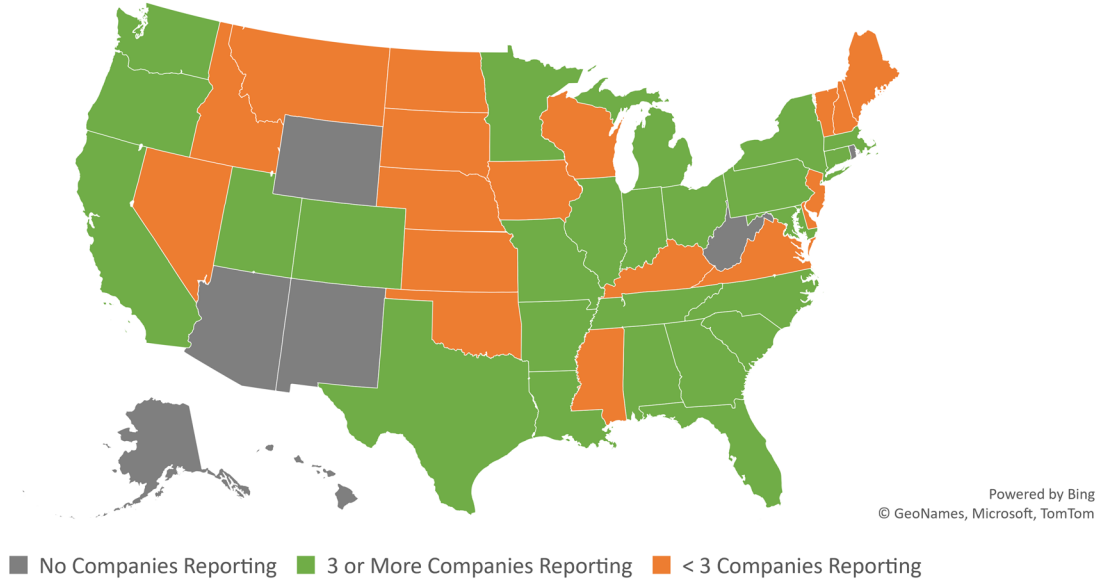

Asphalt EPD Benchmarking Status

Date	No. of Plants	No. of Companies*
6/15/2023	331	123
1/4/2024	373	137

* Companies reporting in more than one state are counted for each state they report in.

Asphalt EPD Benchmarking Status (Number of Companies) January 4, 2024