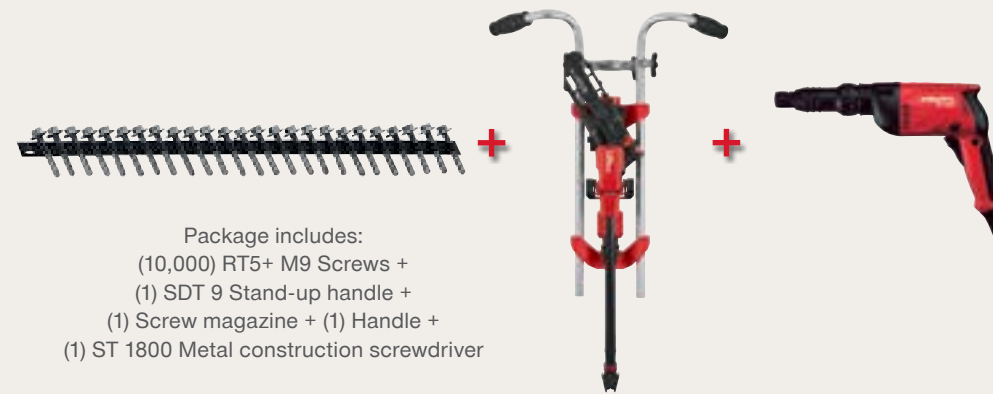

DECKING SCREWS

PURCHASE RT5+ M9 (10,000) Decking Screws Package **FOR $2,999**

3866778

Package includes:
(10,000) RT5+ M9 Screws +
(1) SDT 9 Stand-up handle +
(1) Screw magazine + (1) Handle +
(1) ST 1800 Metal construction screwdriver

PURCHASE RT5 M9 (10,000) Decking Screws Package **FOR $2,499**

3866779