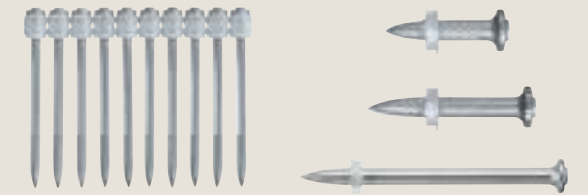

QUALIFYING FASTENING PRODUCTS

DX XV Nails
X-U, X-P, X-S X-C/CF/CP/CT nails