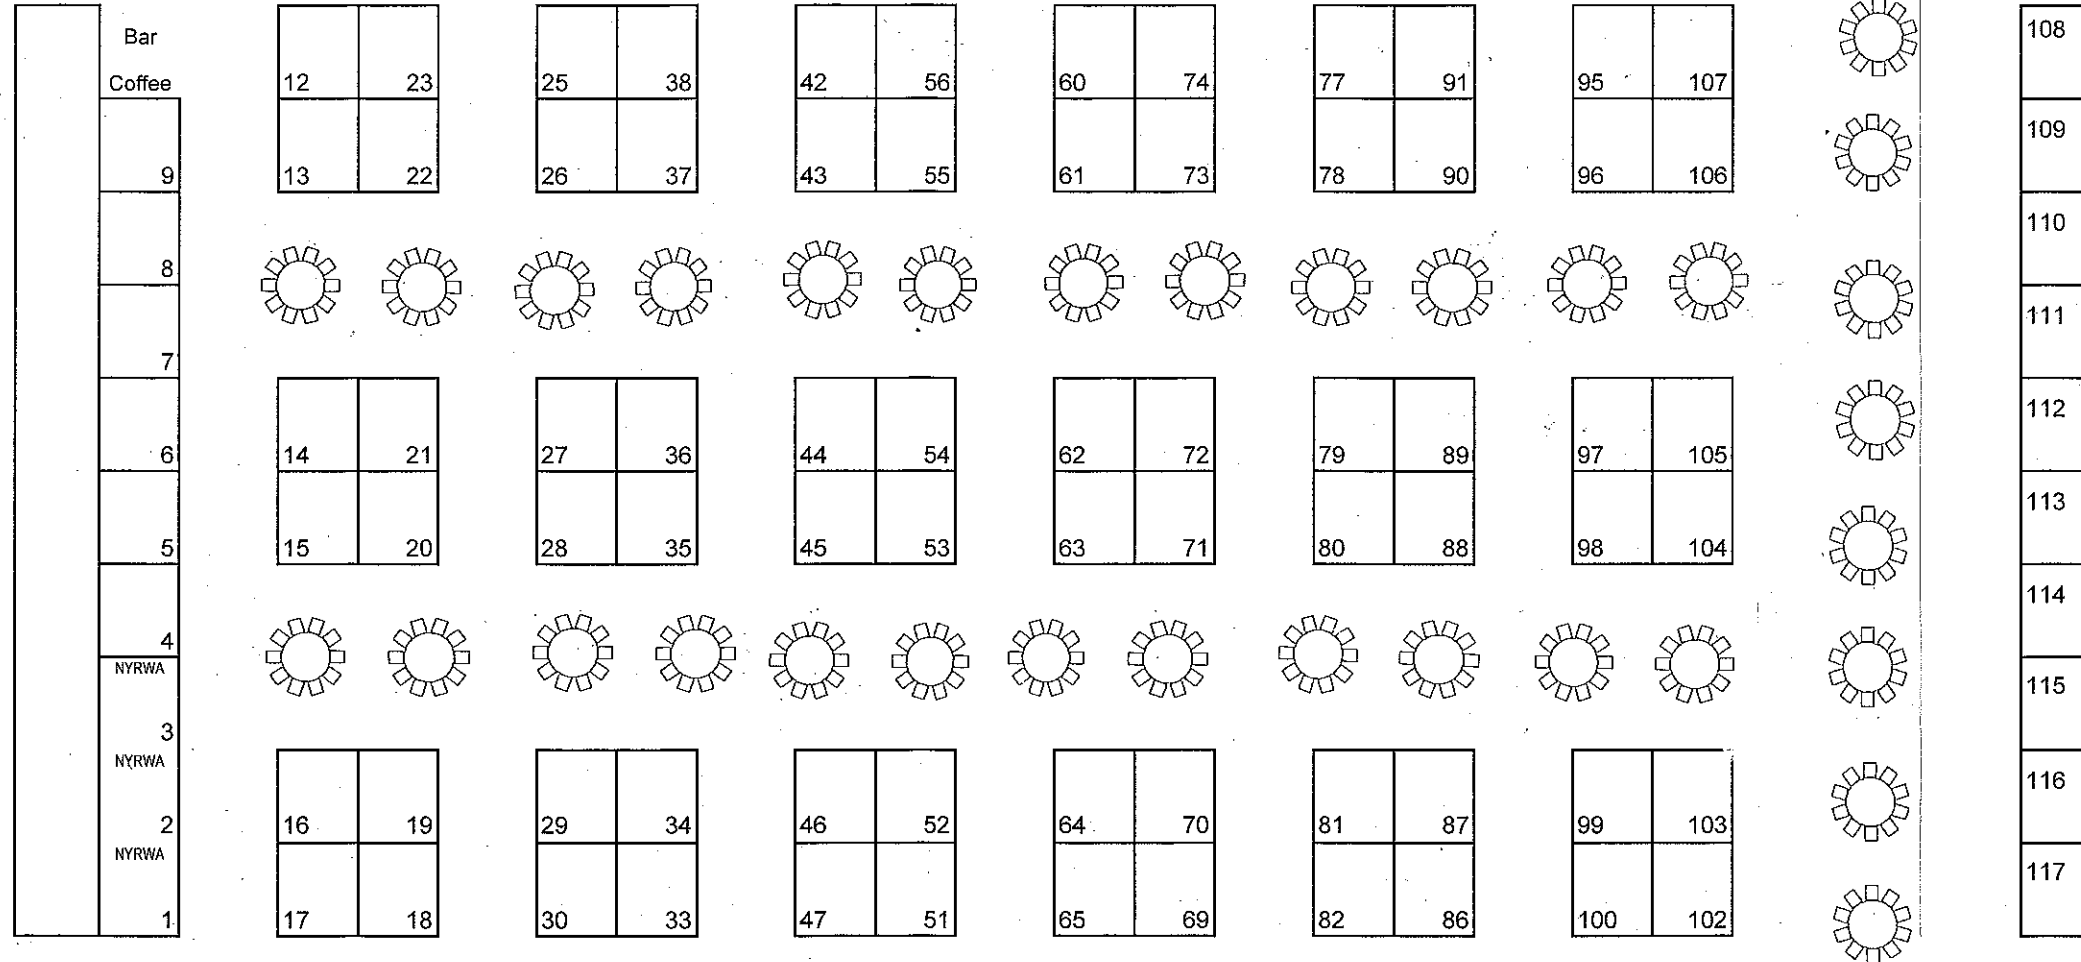

NY Rural Water Association Trade Show & Conference
 117 - 8'deep x 10'wide Exhibit Booths

Rotundra

Rest Rooms

Freight Elevator

Bar/Coffee

Fire Exit

Fire Exit

Fire Exit

Fire Exit

Entrance Doors

Event Center Lobby Area

Truck Load-In

Entrance

Main Entrance