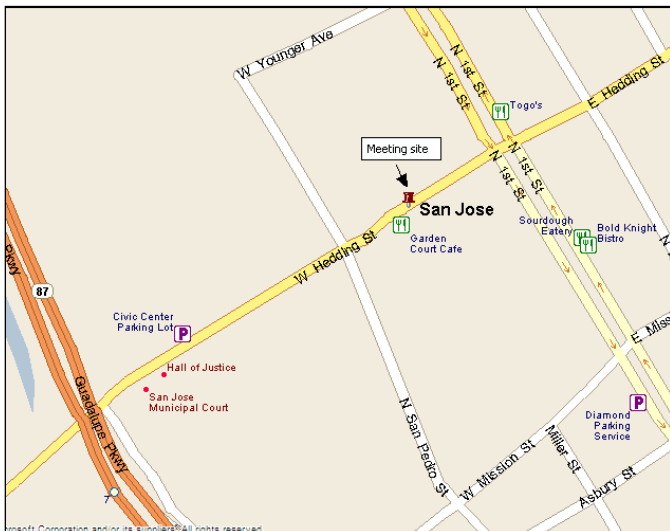

Impact of New Regulations on Ant IPM

Isaac Newton Senter
Auditorium
Santa Clara County
70 West Hedding St.
San Jose, CA 95110

Directions to Isaac Newton Senter Auditorium

From East I-880 Freeway: Take the I-880 Freeway West to N 1st St. Exit at N 1st St and turn left. Turn right at W. Hedding Street, Park at Garage 171, W. Hedding Street. Walk across the street towards Santa Clara County Government Center 70, W. Hedding Street. Isaac Newton Senter is inside the County Government Center.

From West I-880 Freeway: Take the I-880 Freeway East. Exit at N 1st St. and turn right. Turn right at W. Hedding Street, Park at Garage 171, W. Hedding Street. Walk across the street towards Santa Clara County Government Center 70, W. Hedding Street. Isaac Newton Senter is inside the County Government Center.

Parking Garage: 171 W. Hedding Street, San Jose, CA 95110; A fee is charged per day.