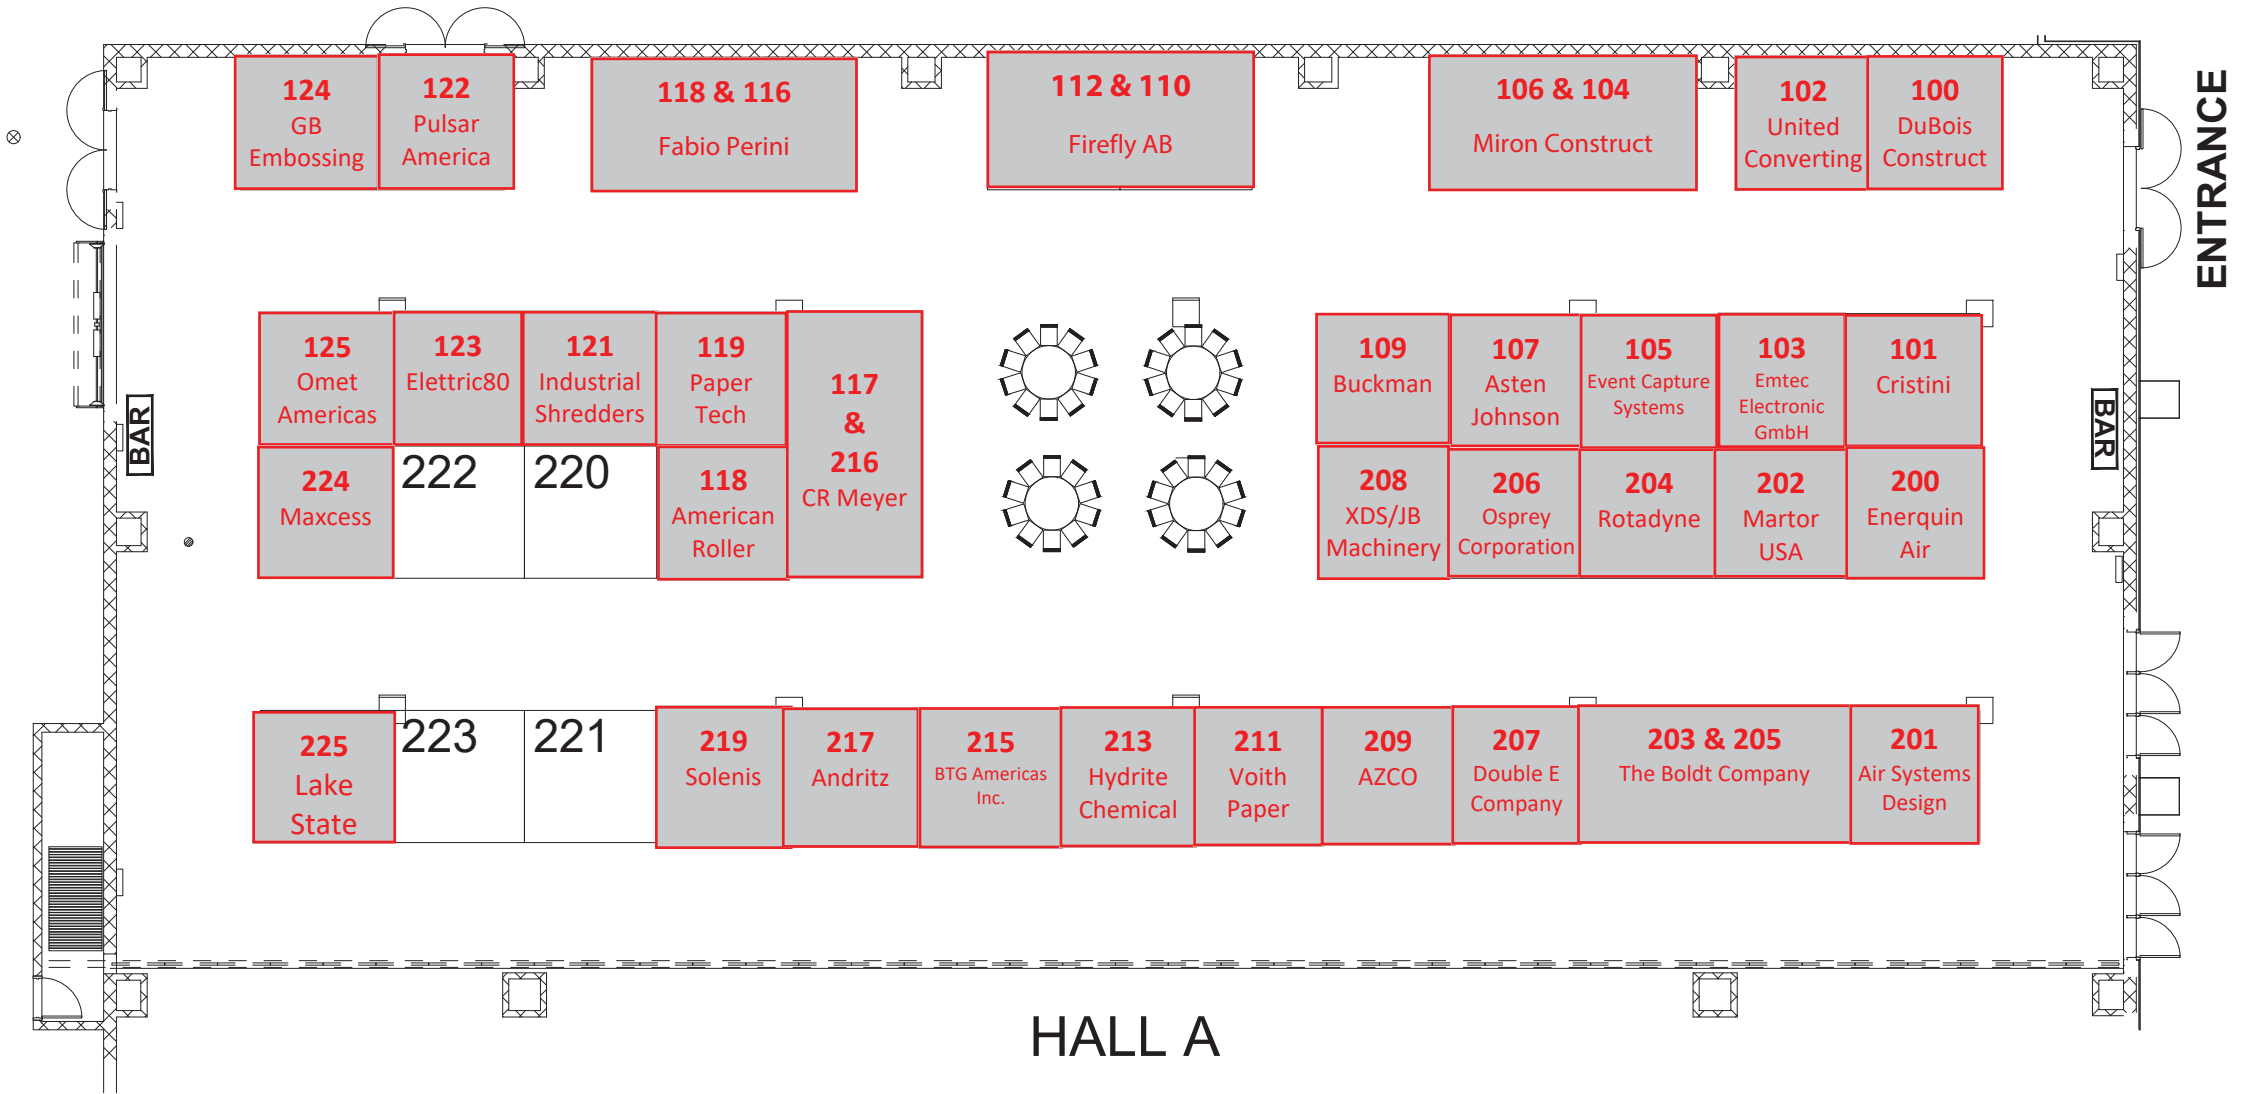

TISSUE

× 2018 ×

TAPPI CONFERENCE & EXPO RISI

Appleton, Wisconsin • October 2-7, 2018

HALL A