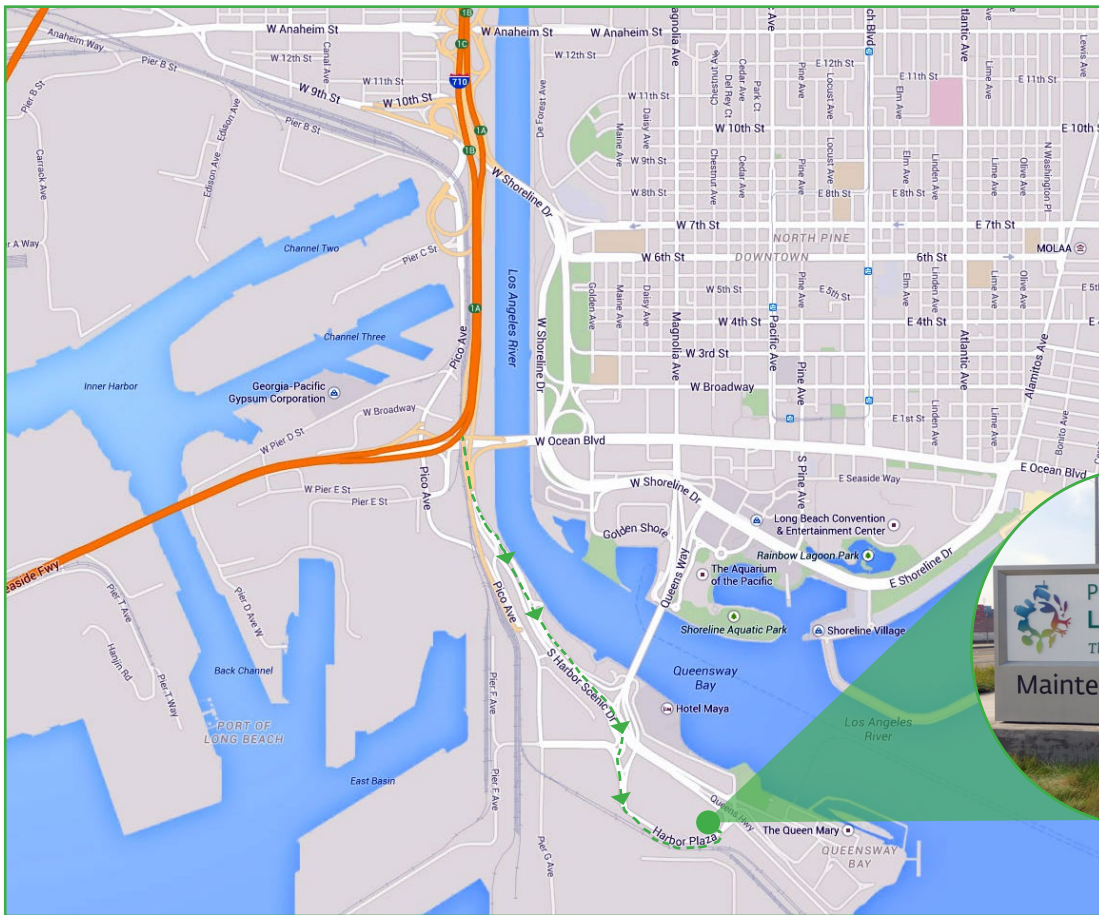

Directions to Port of Long Beach Maintenance Building

725 Harbor Plaza, Long Beach, CA 90802

DIRECTIONS:

From 710 Freeway South: follow signs toward the Queen Mary and exit on Harbor Plaza for the Port Maintenance Facilities.