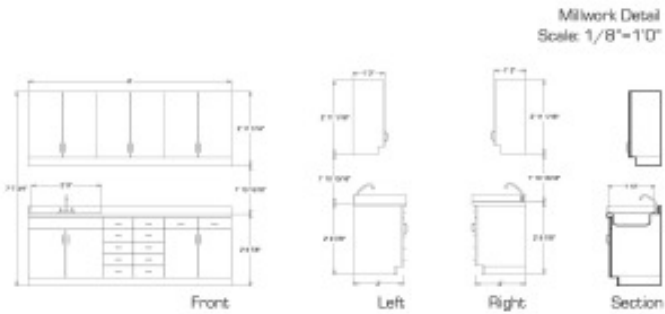

The Chrysalis Café

Jessie Oliver, Student Member ASID

Pradna CFL Suspension Lamp

Chrysalis Color Block Light Sculpture

Sandwich Shop